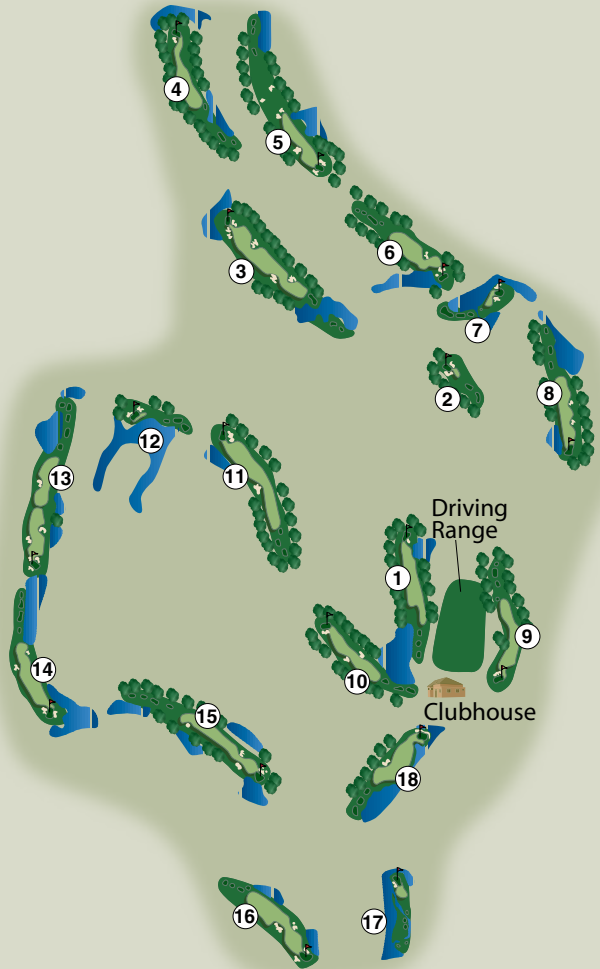

MAKE THE ROUND ENJOYABLE FOR ALL

- Maintain a proper pace of play.
- Always keep up with the group ahead of you.
- If your group falls behind, you may be asked to pick up your ball and move forward into position. The ranger has the authority to keep play moving at the proper pace for all players' enjoyment.
- Please rake all footprints, repair all ball marks, and fill all divots.
- Please keep golf carts on paths around tees and greens.
- Proper golf attire required at all times on the practice facilities and golf course - no denim.
- Please respect homeowner property; do not play or drive carts on private property.
- No lightning detection. Each golfer assumes all risk and danger associated with weather and the game of golf in general.
- Out of bounds defined by white stakes, road curbing and homeowner property.
- Penalty areas defined by red stakes.

PACE OF PLAY

To ensure everyone enjoys their round, please play ready golf and keep up with the group ahead of you. Allow faster players to play through. A group stopping at the turn for more than 10 minutes will lose their position on the course.

Expected time for an 18-hole round of golf at Hidden Cypress is 4 hours, 15 minutes.